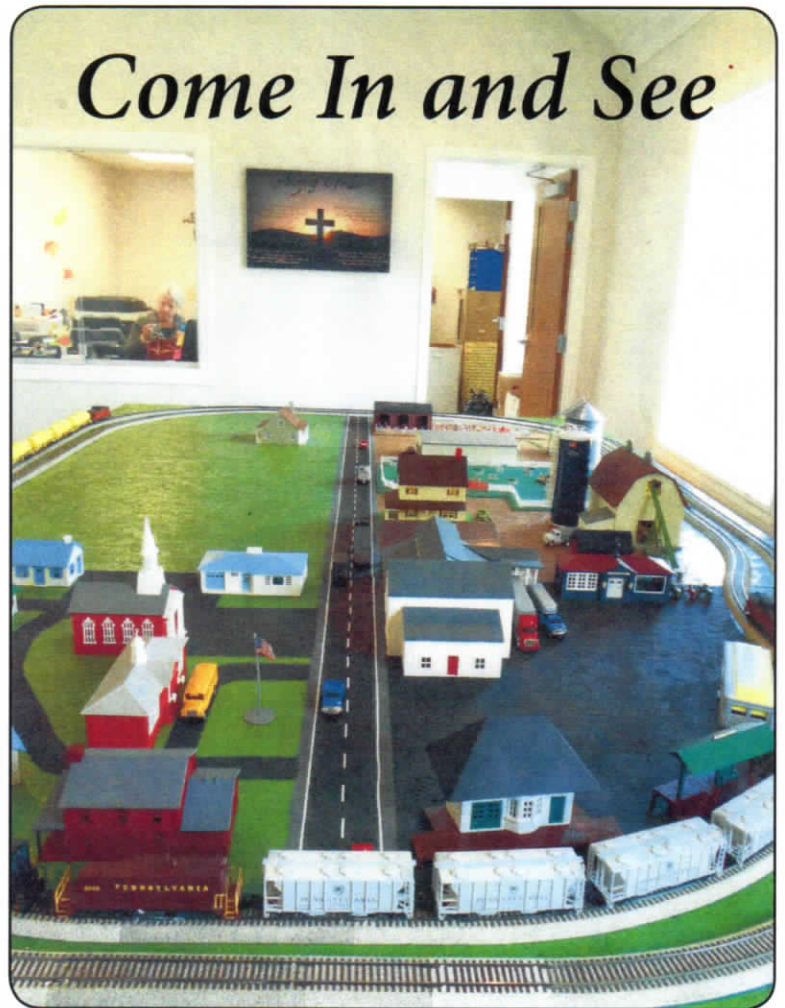

Parents
and
Grandparents

Would you like to bond
with your children &
grandchildren with a
good memory?

Why not bring them to:
681 Dover Rd
Sugarcreek OH 44681

(((Old Eli's!!!)))®

MODEL TRAIN LAYOUT

Just east of the railroad on St Rt 39
Every Friday and Saturday 10 am - 8 PM
From March 27th to Oct 24th 2015

Kids will Love to see the Trains & You will Love to see the expression on their face

\$2.00 per Person

Children 12 and under free when accompanied by an adult.

Ph: 330-763-1184

Busses are welcome